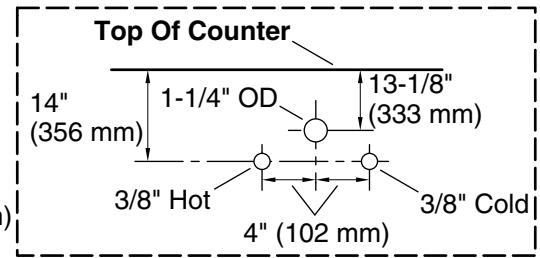

Features

- One full-extension 12-3/4" (325 mm) drawer with soft-close side-mount slides
- Three-way adjustable slow-close door hinges for easy cabinet access
- 18" (457 mm) cabinet interior provides ample storage space
- Finish-matched cabinet interior offers generous clearance for plumbing
- Customize your storage with optional accessories such as floor liners, drawer organizers, and perfectly sized containers (sold separately)
- Coordinates with K-33584 upgraded hardware finishes, K-25816 quartz backsplash, and K-25819 quartz side splash (sold separately)

Color	Code	Description
	0	White
	1WX	Grey Slate

Waste Pipe Location Information

Technical Information

All product dimensions are nominal.

Notes

Install this product according to the installation instructions.