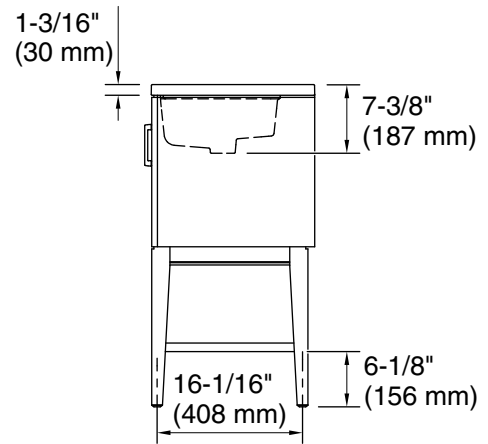

Features

- One full-extension 12-3/4" (325 mm) drawer with soft-close side-mount slides
- Three-way adjustable slow-close door hinges for easy cabinet access
- 18" (457 mm) cabinet interior provides ample storage space
- Finish-matched cabinet interior offers generous clearance for plumbing
- Customize your storage with optional accessories such as floor liners, drawer organizers, and perfectly sized containers (sold separately)
- Coordinates with K-33584 upgraded hardware finishes, K-25816 quartz backsplash, and K-25819 quartz side splash (sold separately)

Color	Code	Description
	0	White
	1WX	Grey Slate

Waste Pipe Location Information

Technical Information

All product dimensions are nominal.

Notes

Install this product according to the installation instructions.