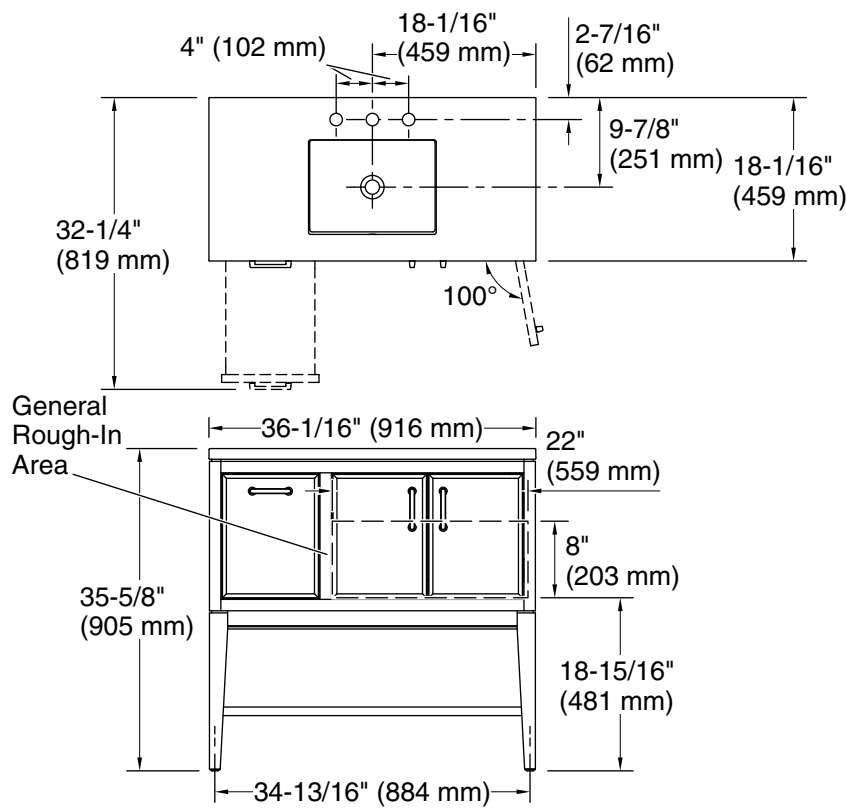

Features

- One full-extension 12-3/4" (325 mm) drawer with soft-close side-mount slides
- Three-way adjustable slow-close door hinges for easy cabinet access
- 18" (457 mm) cabinet interior provides ample storage space
- Finish-matched cabinet interior offers generous clearance for plumbing
- Customize your storage with optional accessories such as floor liners, drawer organizers, and perfectly sized containers (sold separately)
- Coordinates with K-33584 upgraded hardware finishes, K-25816 quartz backsplash, and K-25819 quartz side splash (sold separately)

Color	Code	Description
	0	White
	1WX	Grey Slate

Waste Pipe Location Information

Technical Information

All product dimensions are nominal.

Notes

Install this product according to the installation instructions.